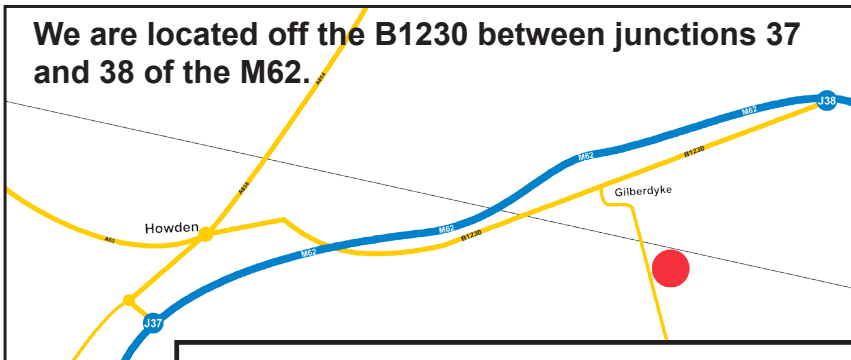

# BUSINESS RE-LOCATION

Please note that we have moved. Our new address is:

**4 Cladding Services**  
**Gateway to Humberside Trading Estate,**  
**Gilberdyke, Brough. HU15 2TD**

All our contact numbers remain unchanged.

We are located off the B1230 between junctions 37 and 38 of the M62.

On crossing the railway bridge take the first left into Entrance No. 1.  
We are at the end of this road on the left.  
**PLEASE NOTE ALL HGV DELIVERY DRIVERS:**  
Park in the marked bay on entrance road and contact reception before attempting to enter the site.