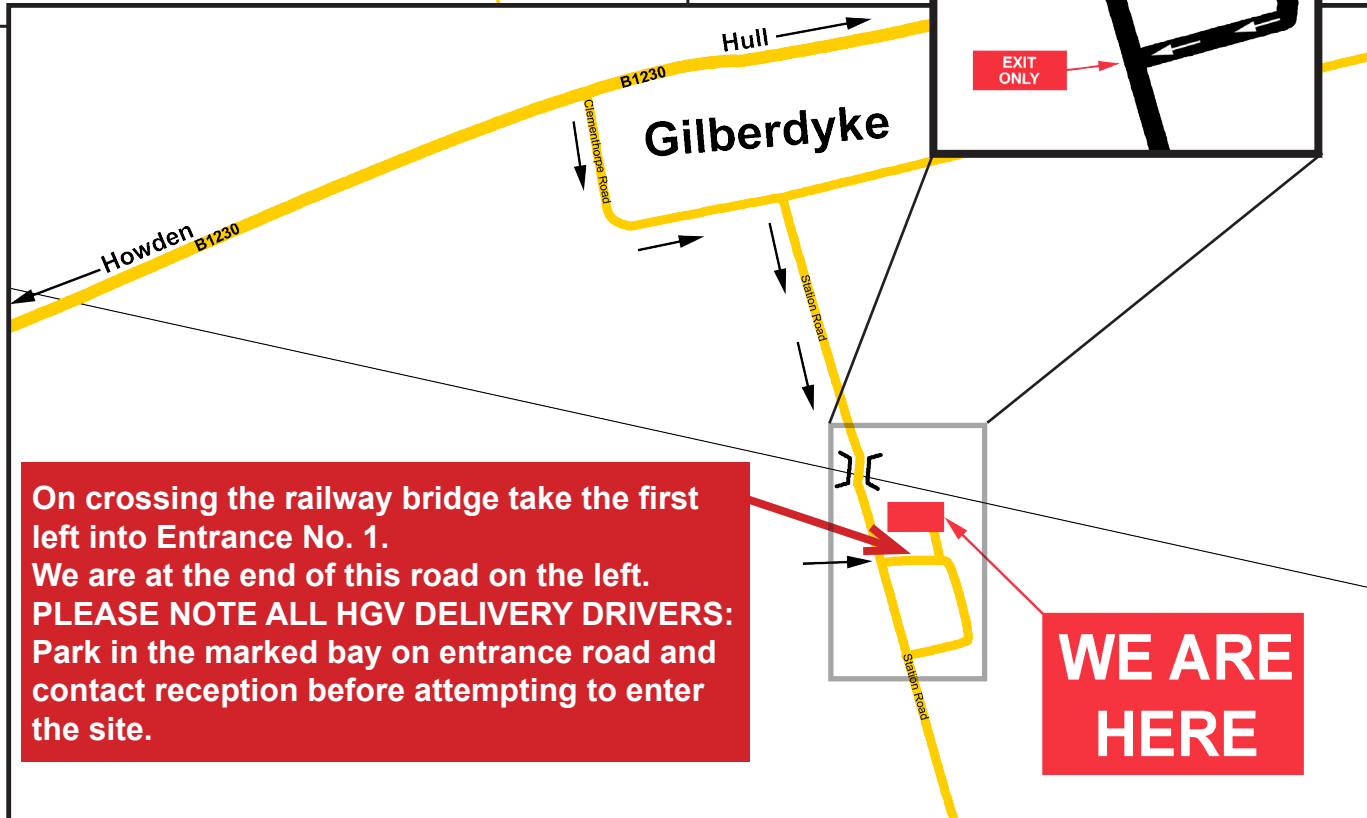

# BUSINESS RE-LOCATION

Please note that we have moved. Our new address is:

**4 Cladding Services**  
**Gateway to Humberside Trading Estate,**  
**Gilberdyke, Brough. HU15 2TD**

All our contact numbers remain unchanged.

We are located off the B1230 between junctions 37 and 38 of the M62.

On crossing the railway bridge take the first left into Entrance No. 1.  
We are at the end of this road on the left.  
**PLEASE NOTE ALL HGV DELIVERY DRIVERS:**  
Park in the marked bay on entrance road and contact reception before attempting to enter the site.