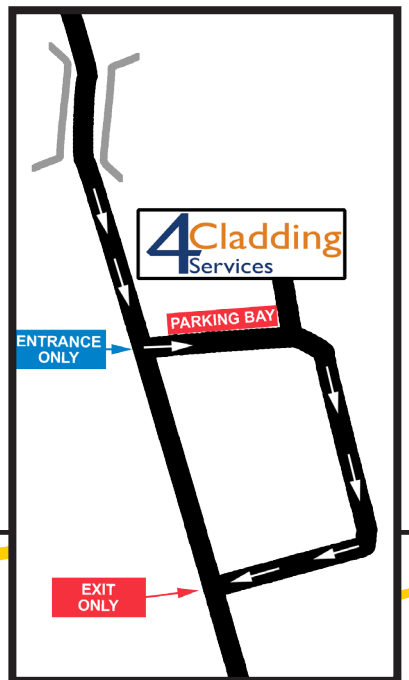

# BUSINESS RE-LOCATION

Please note that we have moved. Our new address is:

**4 Cladding Services**  
**Gateway to Humberside Trading Estate,**  
**Gilberdyke, Brough. HU15 2TD**

All our contact numbers remain unchanged.

We are located off the B1230 between junctions 37 and 38 of the M62.

On crossing the railway bridge take the first left into Entrance No. 1.  
We are at the end of this road on the left.  
**PLEASE NOTE ALL HGV DELIVERY DRIVERS:**  
Park in the marked bay on entrance road and contact reception before attempting to enter the site.