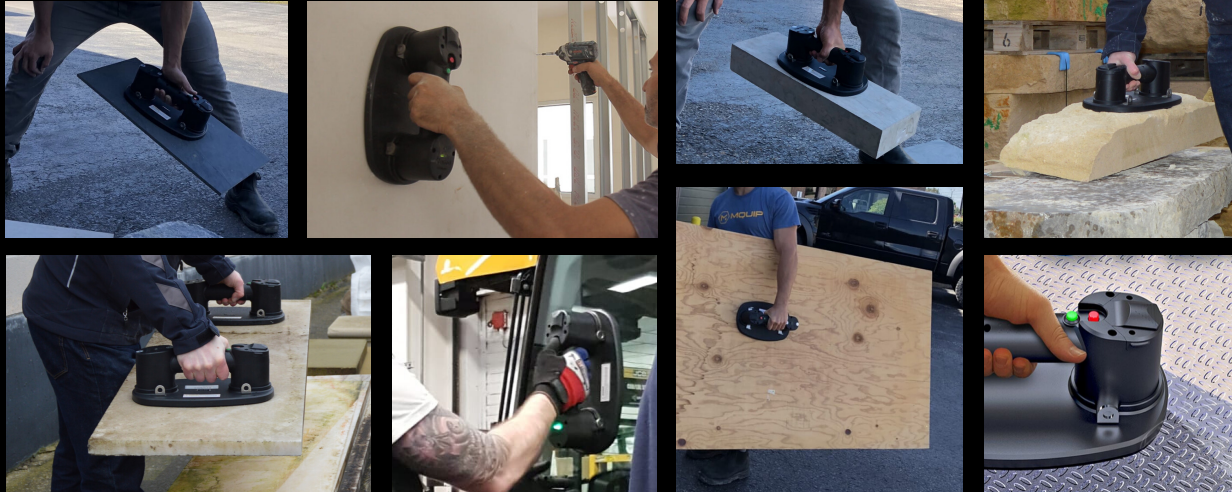

GRABO

Portable electric vacuum lifter for rough, smooth, textured and even porous materials

- ☛ Lifts up to 170kg
- ☛ Battery operated

Will grab almost any surface

- Textured
- Porous
- Wet
- Dusty
- Rough
- Dirty

Makes lifting large items much easier, safer and quicker - excellent for stone, glass, paving slabs, wood, metal, drywall materials, and much more.

Supplied with two rechargeable batteries.

Please visit thegrabo.co.uk for perpendicular & parallel weight limits on different materials.