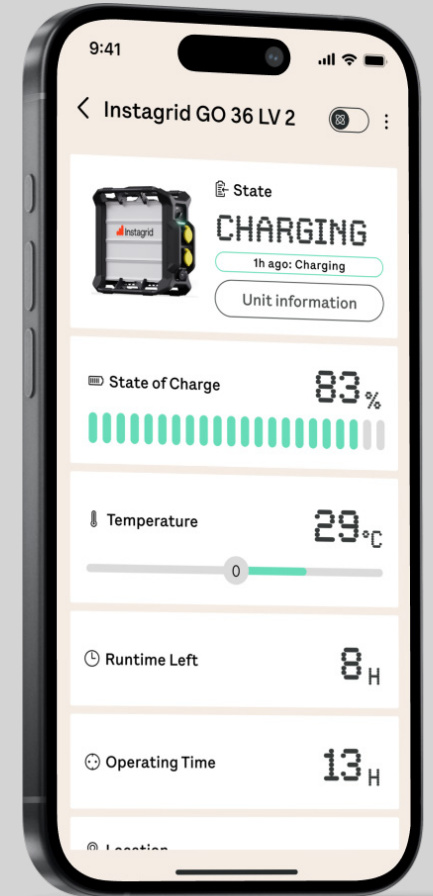

Location

Monitor the real-time location of your Instagrid product(s) to keep track of them and to prevent theft.

In-depth unit information

Monitor run-time, state of charge, temperature, and location of Instagrid product(s).

Fleet Management

Fully-connected experience to enhance convenience, data accessibility and safety.

Quick overview

The status of all your Instagrid products at a glance.

Statistics

Aggregated data about your fleet. Keep track of your energy consumption and sustainability metrics.